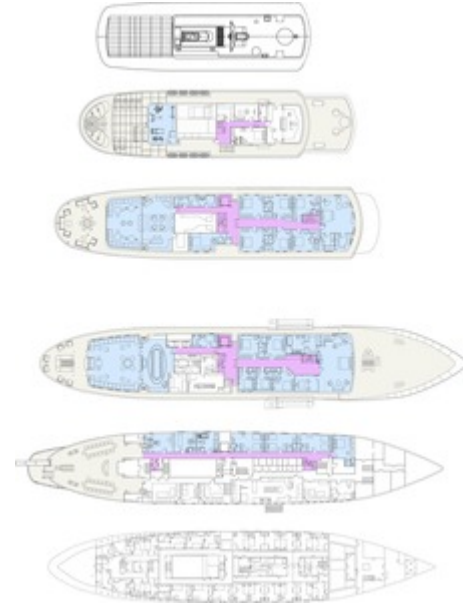

B
BESPOKE YACHT CHARTER®

CHAKRA

CHAKRA

Length: 86.00 metres (282' 2")

Beam: 12.50 metres (41')

Draft: 5.25 metres (17' 3")

Number of Guests: 24

Number of Crew: 30

Chakra Owner's Office

Chakra Dining Area

Chakra Guest Cabin

Chakra Guest Cabin

Chakra Guest Cabin

Chakra Decoration detail

Chakra Toys

Chakra Toys

Chakra Tender

Chakra GA

SPECIFICATIONS

ACCOMMODATION

Number of Guests: 24

Number of Cabins: 20

Cabin Configuration: 2 Single, 15 Double, 4 Twin

Bed Configuration: not specified